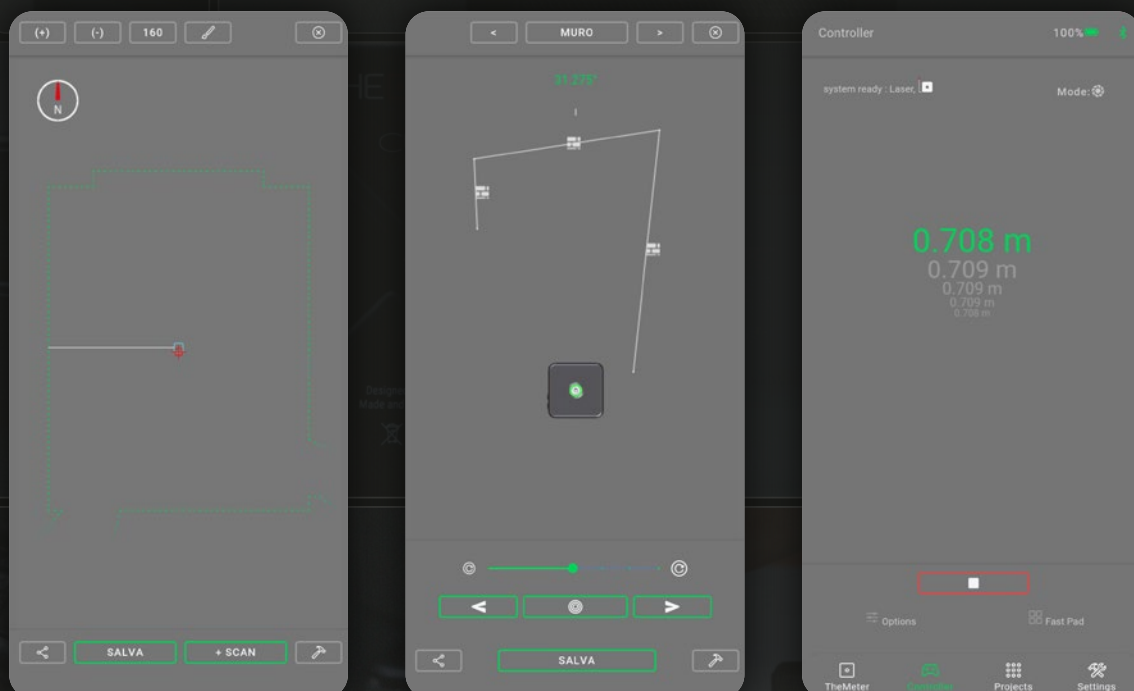

The **2D laser scanner** for automatic and lightning-fast measurements of interior and exterior space

- ◻ **3200 POINTS CAPTURED IN JUST 25 SECONDS**
- ◻ **MERGING MULTIPLE SCANS INTO A SINGLE .DXF FILE**
- ◻ **REAL TIME RESULT VIEWING AND DATA TRANSFER**
- ◻ **PHOTO DOCUMENTATION TO COMPLETE YOUR WORK**
- ◻ **FREE APP, NO SUBSCRIPTION FEES!**

MAKE YOUR MEASUREMENTS DIGITAL, RELIABLE AND FASTER

Two measurement technologies and different operating modes which make it perfect for any situation:

AUTOMATIC - simply press play to have 3200 measurements immediately on your smartphone

MANUAL - acquire the points you are interested in via the App's joystick, easily avoiding all obstacles

RANGEFINDER - take the single measures you need

REAL TIME - continuous measurements without need to press anything