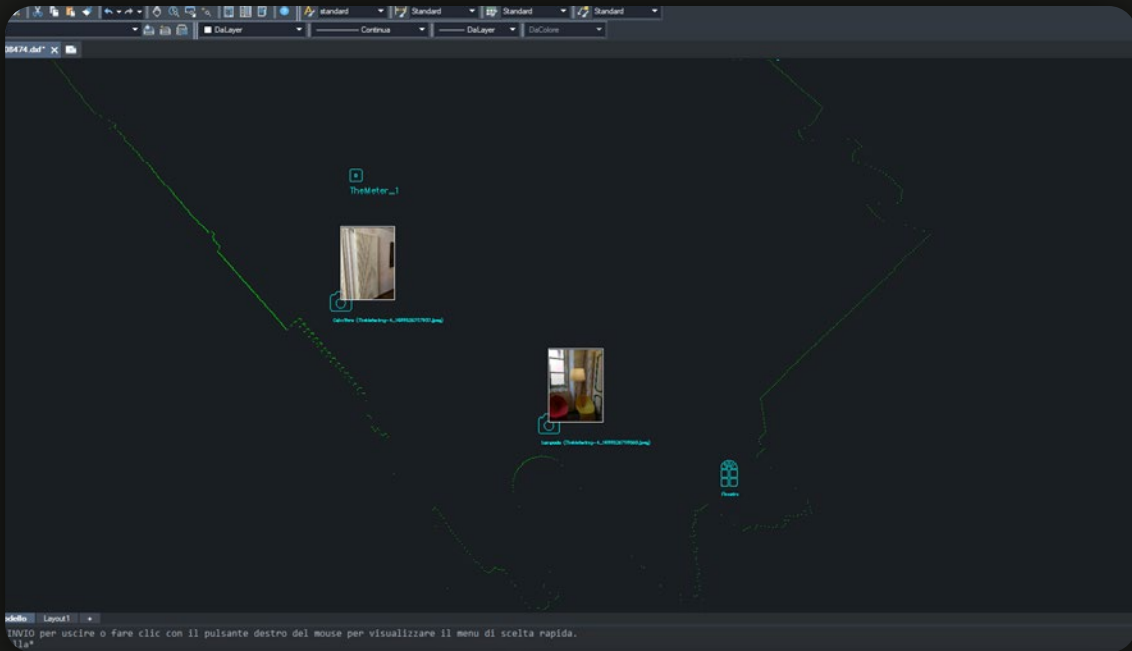

MAKE YOUR .DXF FILE UNIQUE AND COMPLETE!

Add markers and customise your survey by mapping it with photographic documentation

DESIGN AWARDED WITH
HONOURABLE MENTION AT THE
XXVII ADI COMPASSO D'ORO 2022